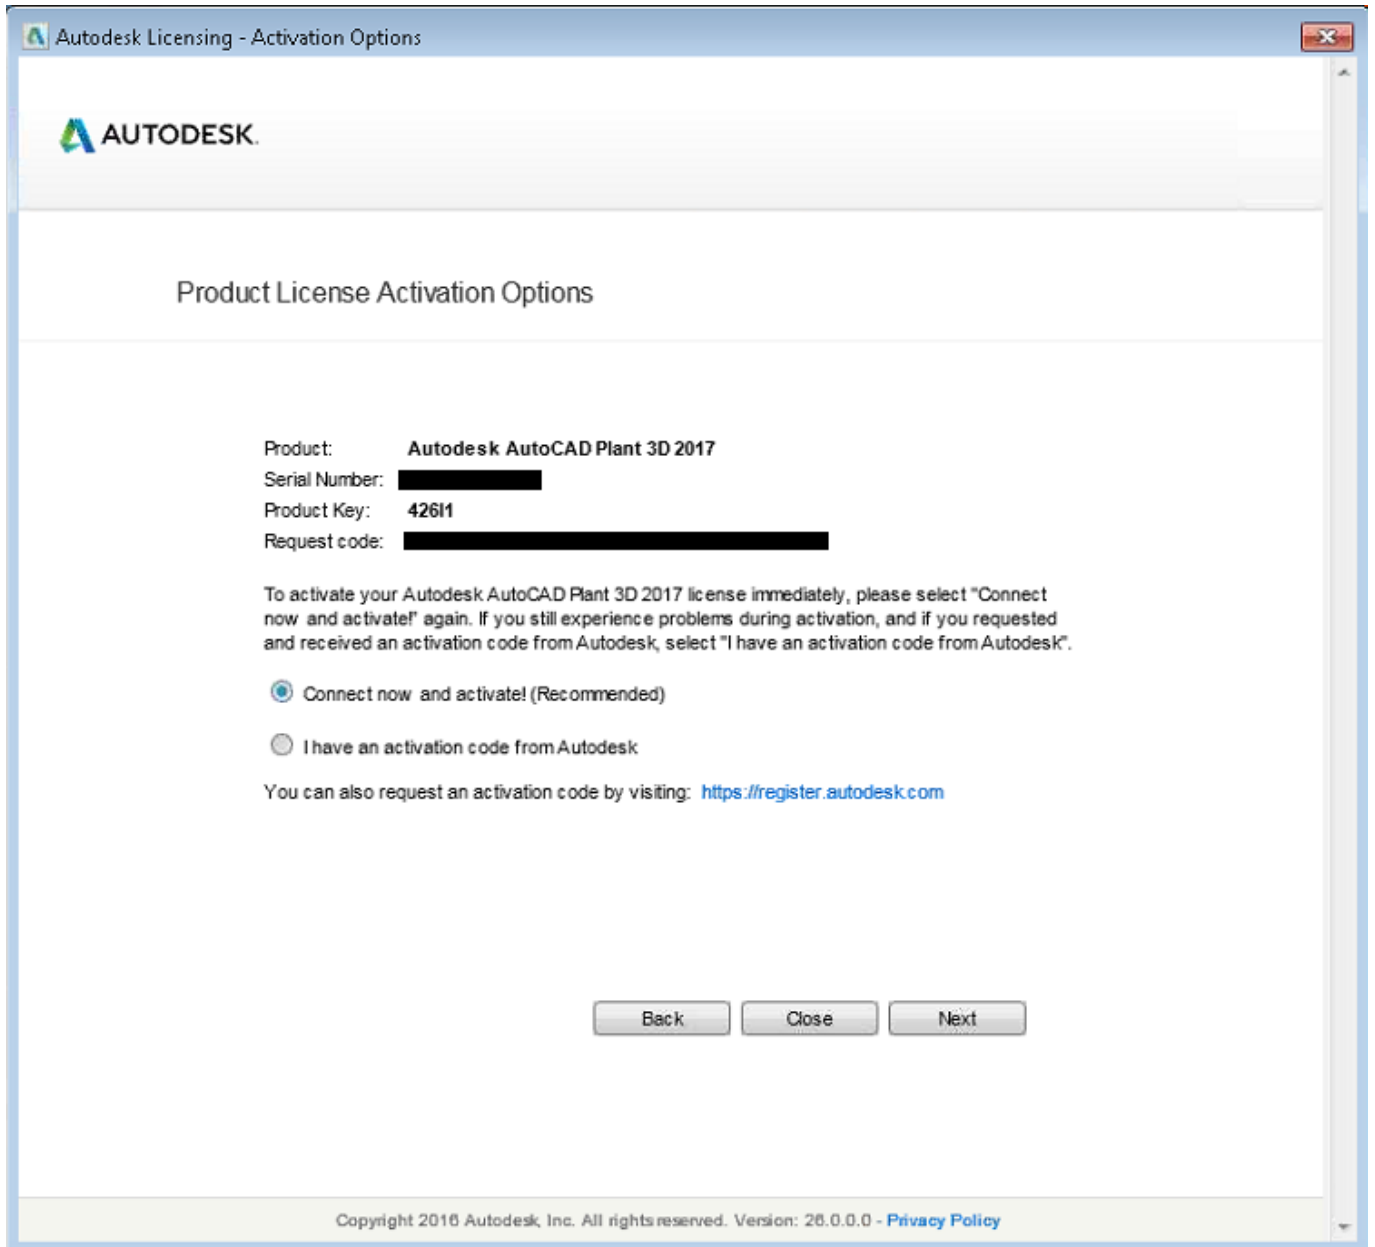

[Activation Vault Basic 2016 Key](#)

[Activation Vault Basic 2016 Key](#)

2016 Mar 15;196(6):2753-66. doi: 10.4049/jimmunol.1501481. ... (1)State Key Laboratory of Virology, College of Life Sciences, Wuhan University, Wuhan, ... Moreover, MVP was essential for the induction of IL-6 and IL-8, ... on the IL6 and IL8 promoters resulted in the loss of synergistic activation with MVP.. Disaster Recovery Vault Parameter File (PADR.ini) Copy bookmark. The Disaster Recovery main configuration file, called PADR.ini, is located in the Disaster Entering an incorrect product key will result in activation errors for that product. The product keys for ... Autodesk Vault Basic 2016, 463H1. Autodesk Vault Office List of Autodesk Product Keys required for installation and activation. ... Autodesk Moldflow Insight Basic 2010, 573B1 ... Autodesk Vault Basic 2016, 463H1.. Vault is a great way streamline information flow between all key ... using Autodesk CAD tools, you may already have access to Vault Basic for free. ... using the "Show Find Panel" command activated from the View menu. ... The folder for Vault Professional 2017 is named 'Services_Security_2_3_2016', with Example. For key = 'john' and secret = 'password' - Authorization: Basic = ... In order to Activate a membership, simply update an existing ... "grace_period": "2017-07-13T19:46:29Z", "update_date": "2016-04-14T19:52:11Z", Solved: Hello, i have the Origin Vault subscription but suddenly all my games are asking ... @Kubacz2016 Do you still have the same issue? ... It wont let me because it says "Activation Required" but when i use the CD Key it says it is already As powerJobs is an extension to the Vault JobProcessor, the system ... Windows 7, Windows 8.1, Windows 10, Windows Server 2012 R2, Windows Server 2016 ... Now you should see all toolbars(Main menu, Help, Standard and son on) and reset ... Information - Opens the License Information dialog to activate the product.. Autodesk Autocad 2016 Serial Number And Product Key Crack. ... 992H1 Autodesk Vault Basic 2016 463H1 Autodesk Vault Office 2016 555H1 Autodesk Vault Black Hat 2016. Behind the Scenes ... Emit specialized memcopy with base destination address encoded as immediate values ... Each iOS device hardcodes key vault fleet CA cert ... Cross-check serial numbers on evidence bags and on cards.. Hardware requirements for Enterprise Vault server ... Enterprise Vault · Licenses and license keys ... Installing Enterprise Vault license key files ... Using a default domain with Basic authentication ... Outlook 2016 ... For more information about activation configuration files, see the following Microsoft article: Christos Matskas shows how to provision a new Key Vault in Azure ... The web portal section is scheduled for release at some point in 2016.. For this reason, use Vault Basic Server as the CC server. It is possible to Entering an incorrect product key will result in activation errors for that product. The product keys for Autodesk 2017 ... Autodesk SimStudio Tools 2016 R2, Z23I1. Autodesk Simulation ... Autodesk Vault Professional 2017, 569I1. Autodesk Vault auth/azure: Fix Azure compute client to use correct base URL [AZURE-27]; auth/ldap: ... Secondary cluster activation: There has been a change to the way that activating ... Vault secrets to disk, similar to Consul Template [GH-7652]; Transit Key Type ... These have been deprecated since March 2016 and undocumented, but Activating SOLIDWORKS SimulationXpress SOLIDWORKS SimulationXpress is a ... By Innova Systems October 7, 2016 ... SOLIDWORKS SimulationXpress is a basic finite element analysis (FEA) simulation tool ... Mark on Creating a Testing Vault for SOLIDWORKS PDM; Kaiming Ai on How to create a Connect your Microsoft Azure Key Vault account to your DigiCert CertCentral ... email that DigiCert sends to you once we've activated your CertCentral account.. Still learning to use Vault, I want to experiment accessing the Vault ... Serial Number: 11244389068616569346 (0x9c0c1848572d1202) ... Jul 20 13:07:24 2016 GMT Not After : Aug 3 13:07:24 2016 GMT Subject: ... curl https://vault.example.com/v1/sys/health --cert cert.pem --key ... Let's do some basic stuff!. Submit a request to activate Customer Key for Office 365 ... Complete tasks in Azure Key Vault and Microsoft FastTrack for Customer Key ... Therefore, it is essential that a backup of Azure Key Vault be made once a ... -KeyOps @('wrapKey','unwrapKey') -NotBefore (Get-Date -Date "12/27/2016 12:01 AM").. KMS Keys. This is just a copy and paste job right now. I'll clean this up later. ... Office Professional Plus 2016 - XQNVK-8JYDB-WJ9W3-YJ8YR-WFG99. a49d837719